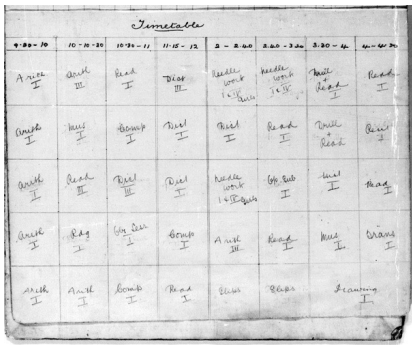

Alice Fletcher – Worksheet 1

Alice Fletcher worked as a teacher at Birkby Council School. Her journals cover the time-period 1911 – 1913. Using the three extracts from the journal try answering the questions

1. Looking at the sources, do you think that Alice Fletcher had a varied job?

2. Alice appears to have written out the text of what she will read out to her students for classes on ‘Walnuts’ and ‘Geography, a talk about Portugal.’ Describe your classes? Does teaching seem to have changed with time?

3. Using Alice Fletcher’s timetable – write what you think would be the names of the classes in today’s language:

1911 – 1913	Today
Arithmetic	
Reading	
Comprehension	
Needle-work	
Composition	
Manual Instruction	
Dictation	
Drawing	